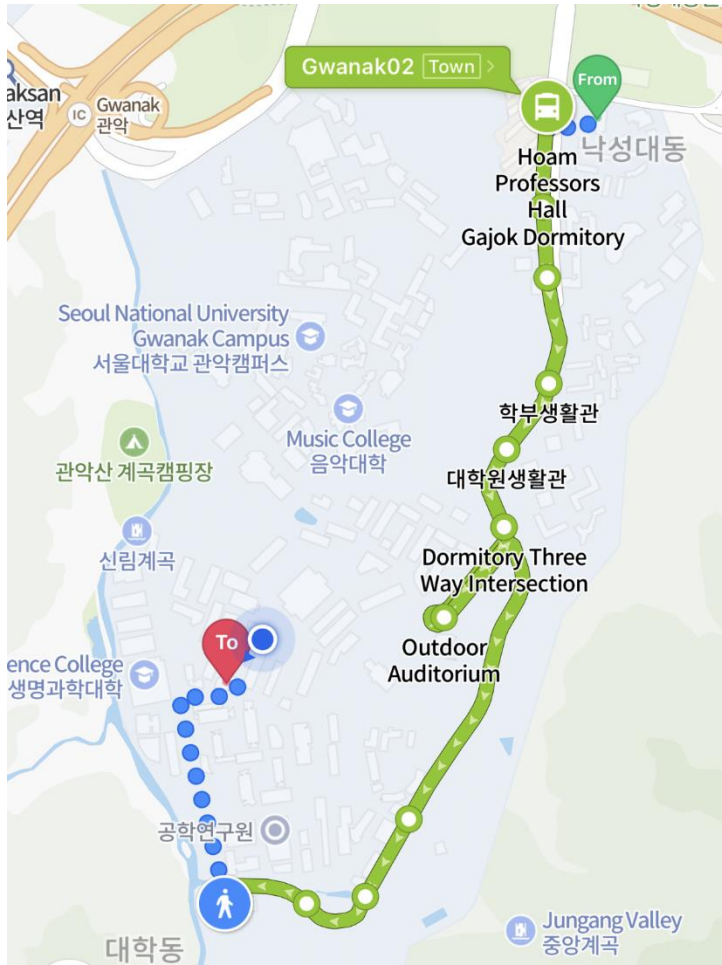

Hoam Faculty House to Natural Science 28 Dong (NuFACT23 venue)

Gwanak – 02 (관악02) Bus (green bus)

Get on Hoam Professors Hall (go for 10 stops)

- Gajok Dormitory
- Seoul National Univ. Human. Research Park
- Student Dormitory
- Graduate School Dormitory
- Dormitory Three Way Intersection
- Outdoor Auditorium
- Cooperative Gigiwon
- Yujeon Engineering Research Institute. Semiconductor Cooperative Research Institute

- Energy Jawon Research Institute

Get off at Advanced Materials

Get off at Advanced Materials

Walk down to Agricultural Science College and turn right to SNU Large Lecture Building 28 dong

Total map of Hoam Faculty House to SNU 28 Dong