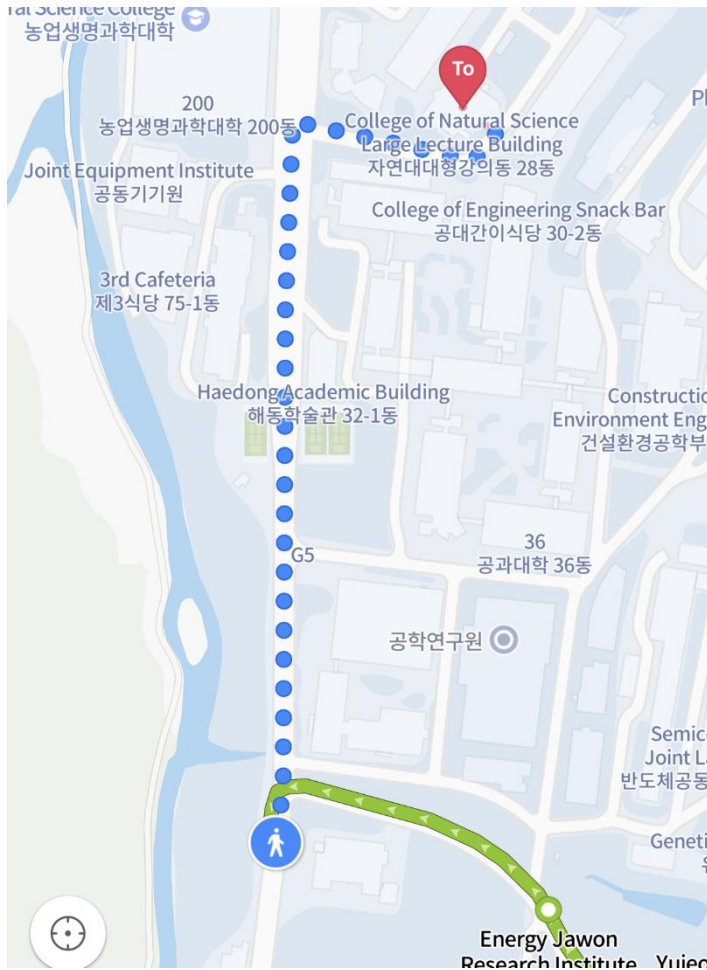

Hoam Faculty House to Natural Science 28 Dong (NuFACT23 venue)

Gwanak – 02 (관악02) Bus (green bus)

Get on Hoam Professors Hall (go for 10 stops)

- Gajok Dormitory
- Seoul National Univ. Human. Research Park
- Student Dormitory
- Graduate School Dormitory
- Dormitory Three Way Intersection
- Outdoor Auditorium
- Cooperative Gigiwon
- Yujeon Engineering Research Institute. Semiconductor Cooperative Research Institute

- Energy Jawon Research Institute

Get off at Advanced Materials

Get off at Advanced Materials

Walk down to Agricultural Science College and turn right to SNU Large Lecture Building 28 dong

Total map of Hoam Faculty House to SNU 28 Dong