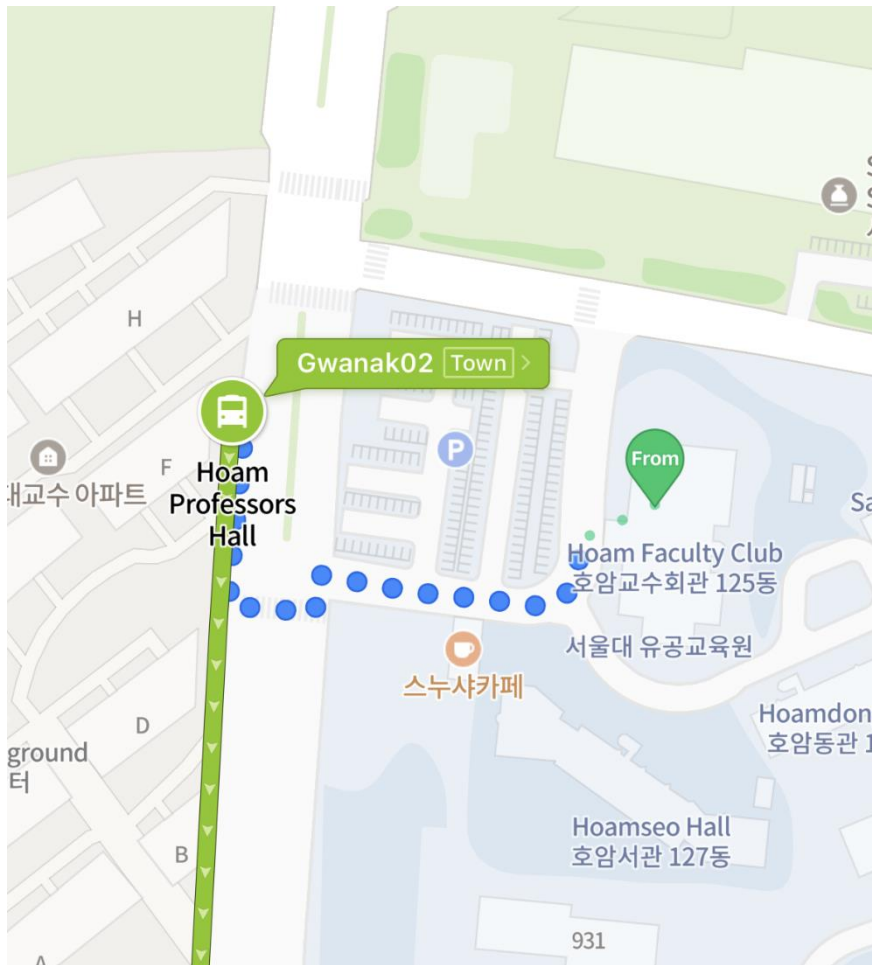

Hoam Faculty House to Natural Science 28 Dong (NuFACT23 venue)

Gwanak – 02 (관악02) Bus (green bus)

Get on Hoam Professors Hall (go for 10 stops)

- Gajok Dormitory
- Seoul National Univ. Human. Research Park
- Student Dormitory
- Graduate School Dormitory
- Dormitory Three Way Intersection
- Outdoor Auditorium
- Cooperative Gigiwon
- Yujeon Engineering Research Institute. Semiconductor Cooperative Research Institute

- Energy Jawon Research Institute

Get off at Advanced Materials

Get off at Advanced Materials

Walk down to Agricultural Science College and turn right to SNU Large Lecture Building 28 dong

Total map of Hoam Faculty House to SNU 28 Dong