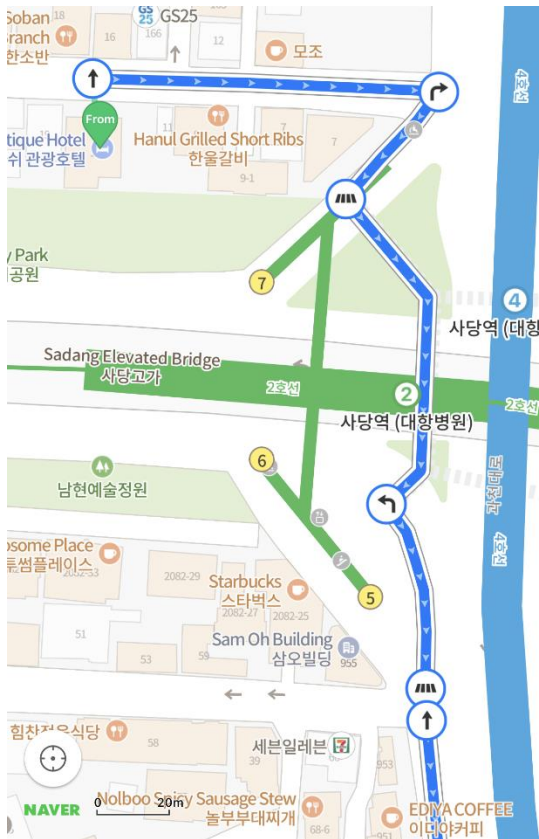

NuFACT23 (SR hotel to SNU)

This document indicates how to get from SR hotel to SNU Sadang shuttle bus station.

Walk to Sadang Exit Gate 7 or 8 (in construction now)

- Option 1: Go across to Exit Gate 5 (you can either choose to use crosswalk or use subway gates to get to Exit Gate 5)
- Option 2: Use subway gates to get to Exit Gate 4

- Walk straight until you see Tirebank Sadang
- There should be a bus stop that SNU shuttle stop (Departure every 15 mins/ interval 15 mins)

This bus should take you to Administration Building bus stop - (Instruction continues...)

Total map of SR hotel to SNU subtle bus stop