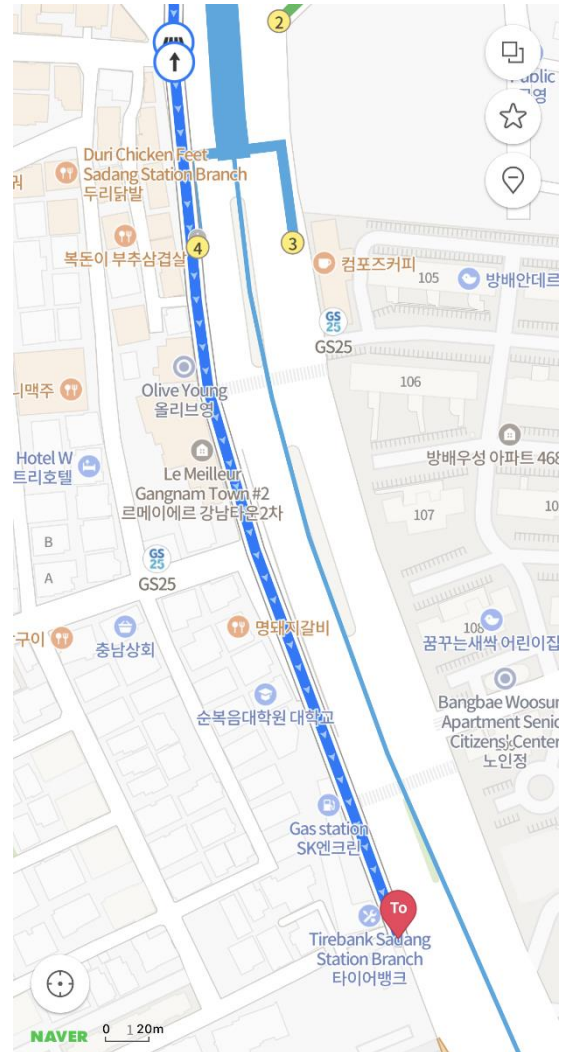

NuFACT23 (SR hotel to SNU)

This document indicates how to get from SR hotel to SNU Sadang shuttle bus station.

Walk to Sadang Exit Gate 7 or 8 (in construction now)

- Option 1: Go across to Exit Gate 5 (you can either choose to use crosswalk or use subway gates to get to Exit Gate 5)
- Option 2: Use subway gates to get to Exit Gate 4

- Walk straight until you see Tirebank Sadang
- There should be a bus stop that SNU shuttle stop (Departure every 15 mins/ interval 15 mins)

This bus should take you to Administration Building bus stop - (Instruction continues...)

Total map of SR hotel to SNU subtle bus stop